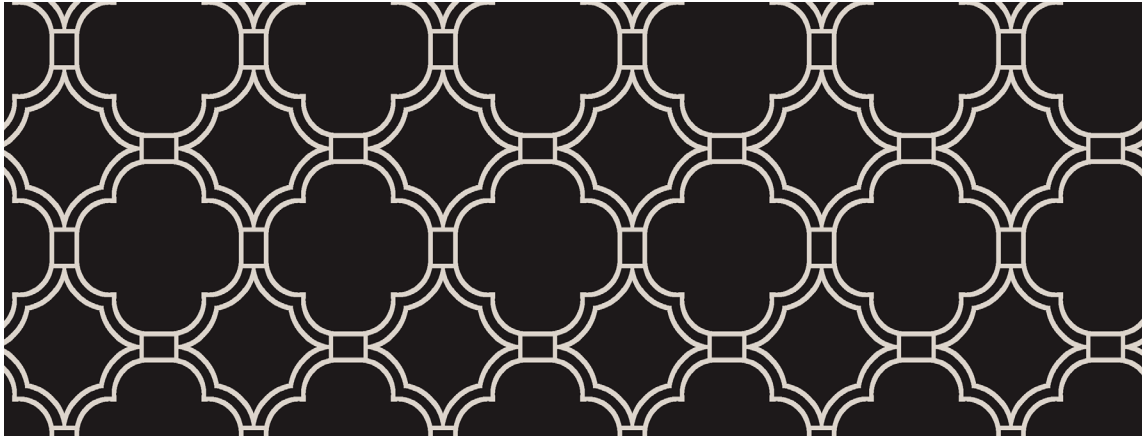

Wautier

CARPETS

COMMERCIAL DESIGNS

---

1. Batik

---

## 2. Agate

---

### 3. Criss Cross

---

4. Monochrome Tile 5. Honeycomb

---

6. Warp Chevron | 7. Chevron | 8. Houndstooth

---

Warp Chevron

---