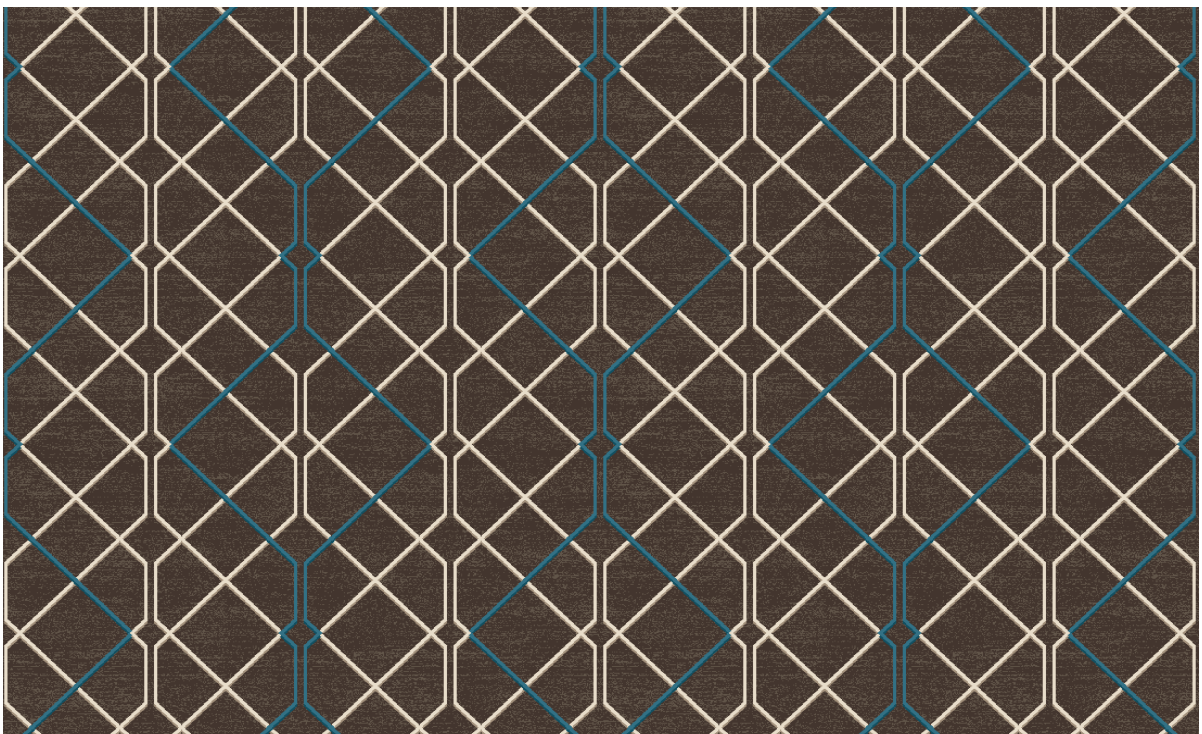

# Pubs & Clubs

HOSPITALITY RANGE BY WAUTIER CARPETS

---

6500/600 • repeat 200 x 247 cm

---

6501/001 • repeat 200 x 200 cm

6502/600 • repeat 200 x 200 cm

6503/600 • repeat 200 x 200 cm

6502/600

---

---

6503/600

6504/300 • repeat 200 x 190 cm

6505/300 • repeat 200 x 131 cm

---

6504/300 & 6505/300

---

6506/300 • repeat 200 x 200 cm

---

6507/001 • repeat 400 x 400 cm

---

6508/300 • repeat 200 x 203 cm

---

6509/300 • repeat 200 x 186 cm

6510/001

6511/500

6510/001 • repeat 400 x 500 cm

6511/500 • repeat 400 x 500 cm

---

6512/001 • repeat 200 x 314 cm

---

6513/300 • repeat 200 x 200 cm